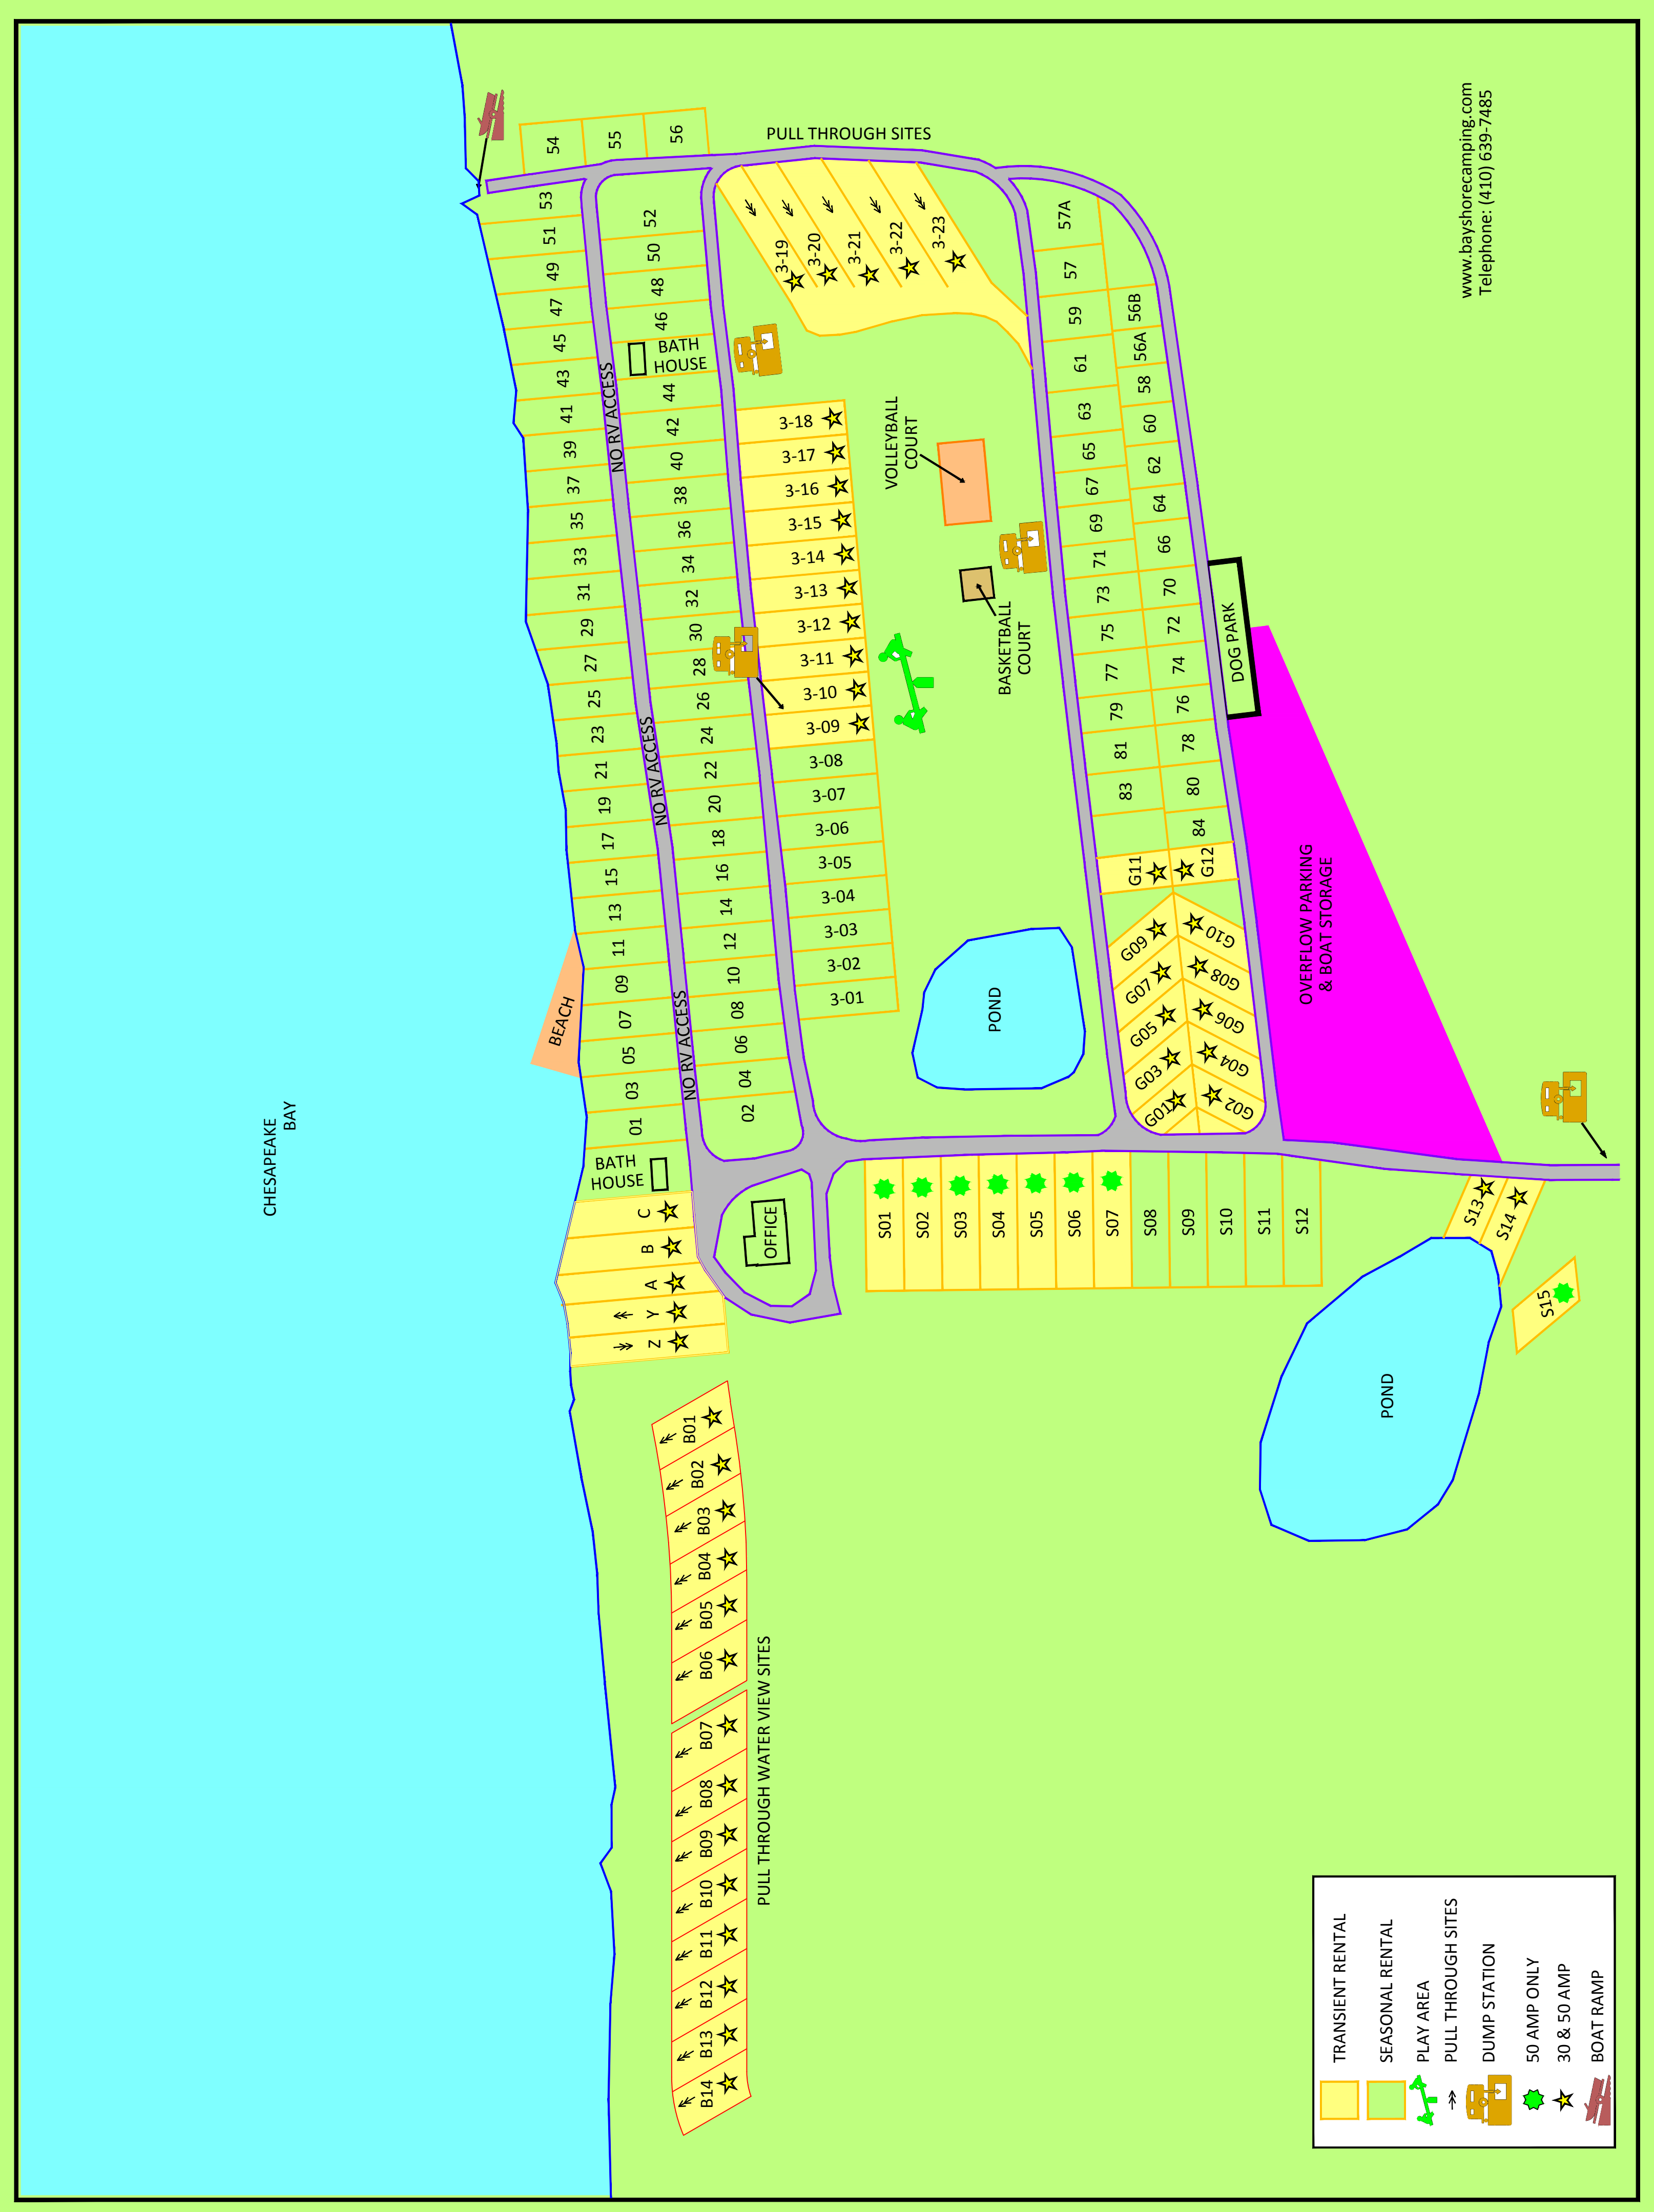

CHESAPEAKE BAY

	TRANSIENT RENTAL
	SEASONAL RENTAL
	PLAY AREA
	PULL THROUGH SITES
	DUMP STATION
	50 AMP ONLY
	30 & 50 AMP
	BOAT RAMP

www.bayshorecamping.com  
Telephone: (410) 639-7485